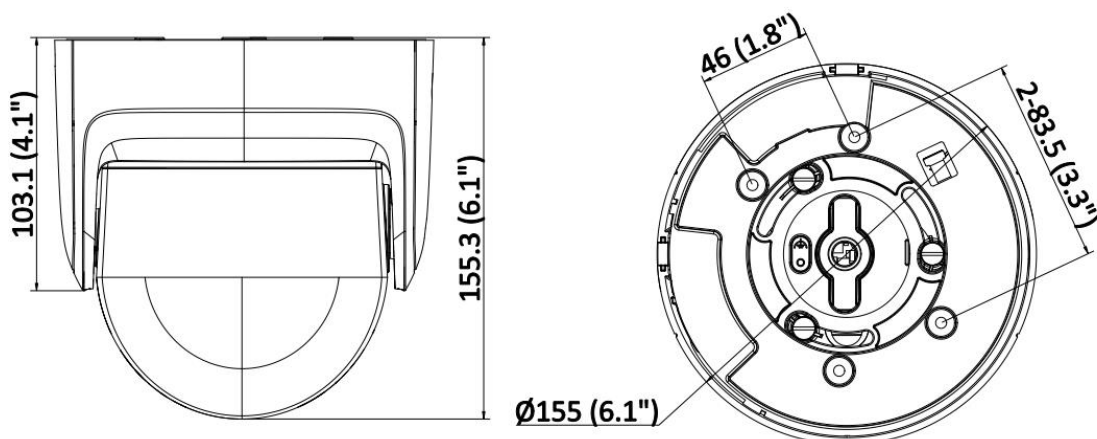

▪ **Typical Application**

Hikvision products are classified into three levels according to their anti-corrosion performance. Refer to the following description to choose for your using environment.

This model has NO SPECIFIC PROTECTION.

Level	Description
Top-level protection	Hikvision products at this level are equipped for use in areas where professional anti-corrosion protection is a must. Typical application scenarios include coastlines, docks, chemical plants, and more.
Moderate protection	Hikvision products at this level are equipped for use in areas with moderate anti-corrosion demands. Typical application scenarios include coastal areas about 2 kilometers (1.24 miles) away from coastlines, as well as areas affected by acid rain.
No specific protection	Hikvision products at this level are equipped for use in areas where no specific anti-corrosion protection is needed.

▪ **Dimension**

Unit:mm (inch)