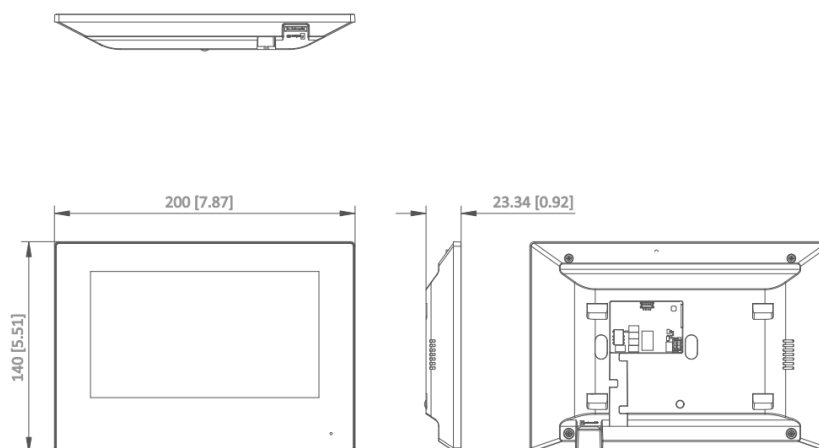

Lock control	/
General	
Button	/
Installation	Surface mounting, table mounting
Indicator	/
Weight	Net weight: 325 g (0.7 lb) Gross weight: 649 g (1.43 lb)
Protective level	/
Working temperature	-10 °C to 50 °C (14 °F to 122 °F)
Working humidity	10% to 90% (no-condensing)
Dimension (W × H × D)	200 mm × 140 mm × 23.6 mm (7.87" × 5.51" × 0.93")
Battery	/
Power supply	12 VDC, IEEE802.3af, standard PoE
Application environment	Indoor
Power consumption	≤ 6 W
Language	English, French, Portuguese (Brazil), Spanish, Russian, German, Italian, Polish, Turkish, Vietnamese, Arabic, Czech, Hungarian, Dutch, Romanian, Bulgarian, Ukrainian, Croatian, Serbian, Greek, Slovak

▪ Available Model

DS-KH6320-LE1(B)

DS-KH6320-LE1(B)/HiWatch/标配

DS-KH6320-LE1(B)/HOUNGFU Te

▪ Dimension

Unit:mm [inch]

SCALE 1:1

▪ Accessory**▪ Optional**