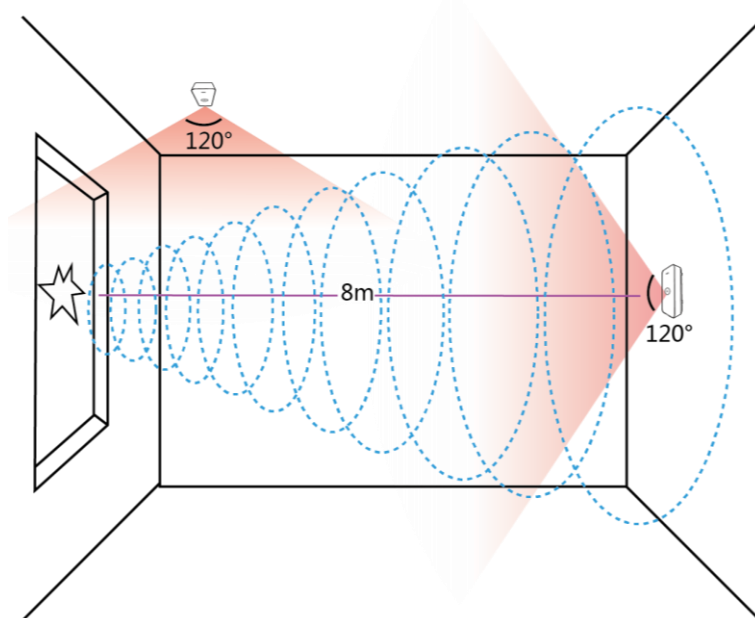

Storage Temperature	-20 °C to 60 °C (-4 °F to 140 °F)
Operation Humidity	10% to 90%
Dimension(W × H × D)	65.5 mm × 103 mm × 48.5 mm
Weight	134 g
Mounting Height	1.8 to 2.4 m
Mounting Method	Wall
Application Scenario	Indoor
Bracket	Optional Wall & Ceiling Accessory

▪ Available Model

DS-PDPG12P-EG2-WB

▪ Installation

Choose the right location