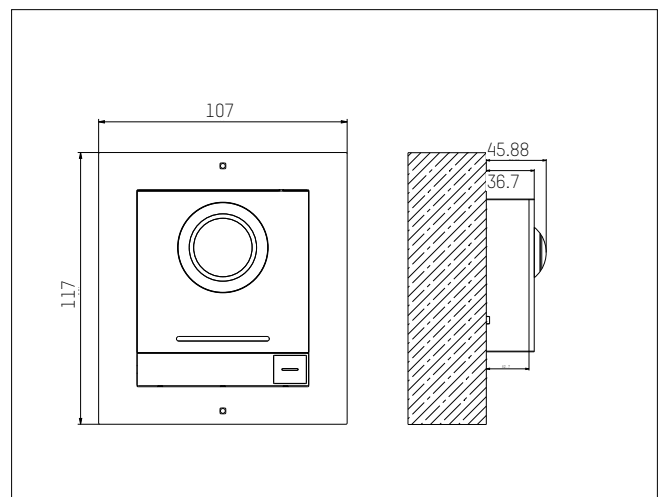

Single Module Surface Mounting